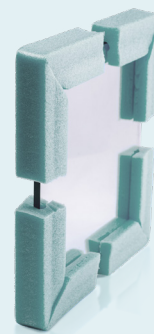

ABRICORNER® RS 25-35 OCEAN GREEN

	DIMENSIONS (MM)					P/ CARDBOARD
	A	B	C	D	E	
RS 25-35	33	26	14	100	100	750