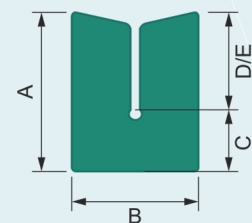

## ABRICORNER® C OCEAN GREEN

	DIMENSIONS (MM) *		P/ CARDBOARD
	A	B	
C 70/10	70	10	3100
C 70/20	70	20	2000
C 100/12	100	12	1300
C 100/20	100	20	800

\* other dimensions on request (possible from 50 mm on and thickness from 5 mm up to 100 mm)

## ABRICORNER® RS 25-35 OCEAN GREEN

	DIMENSIONS (MM)					P/ CARDBOARD
	A	B	C	D	E	
RS 25-35	33	26	14	100	100	750